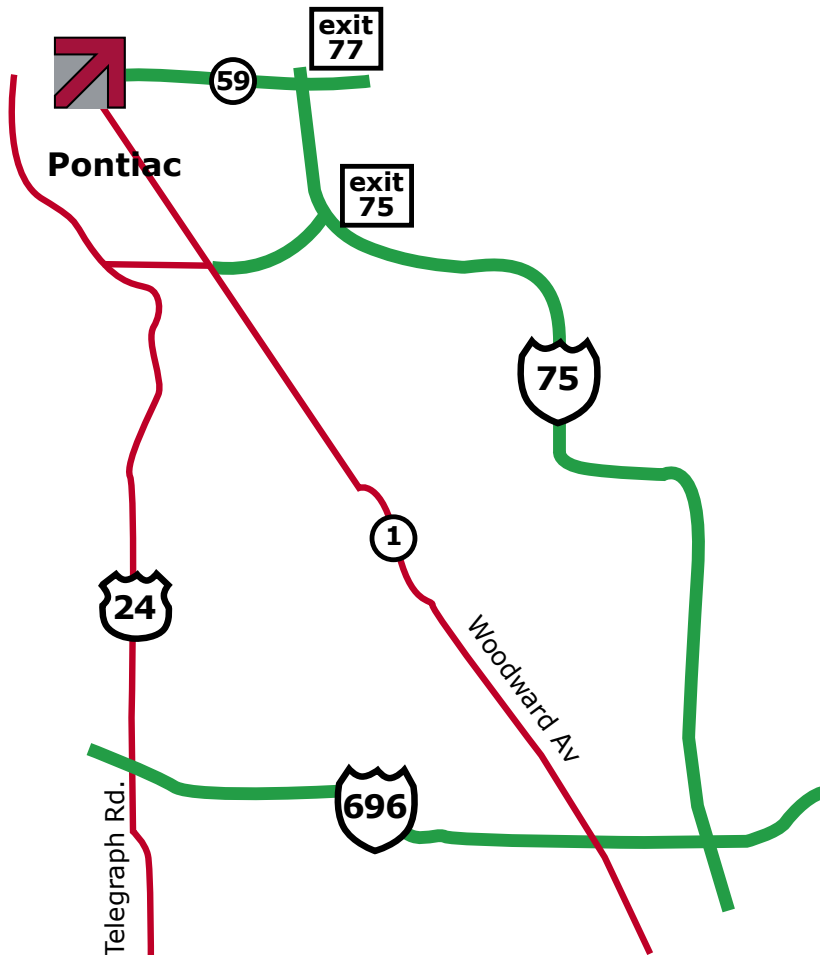

Road Map

... from Detroit

- Follow Woodward Av. (#1) northbound to Pontiac
- Follow WideTrack Drive
- Turn right into Saginaw
- Turn left into W. Howard
- The building 40 W. Howard is on your right hand side, park in the car park nearby (past the old railway tracks)